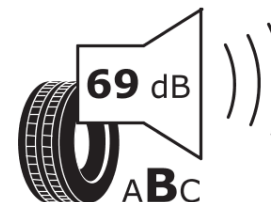

### Product Information Sheet

Delegated Regulation (EU) 2020/740

Supplier name or trademark	<b>STRIAL</b>
Commercial name or trade designation	<b>ALL SEASON</b>
Tyre type identifier	<b>324461</b>
Tyre size designation	<b>185/60R15</b>
Load-capacity index	<b>88</b>
Speed category symbol	<b>H</b>
Fuel efficiency class	<b>D</b>
Wet grip class	<b>C</b>
External rolling noise class	<b>B</b>
External rolling noise value	<b>69 dB</b>
Severe snow tyre	<b>Yes</b>
Ice tyre	<b>No</b>
Date of start of production	<b>25/20</b>
Date of end of production	
Load version	<b>XL</b>
Additional information	<b>185/60 R15 88H XL TL ALL SEASON S4</b>

# ENERG

**STRIAL**

324461

185/60R15 88 H XL

C1

2020/740