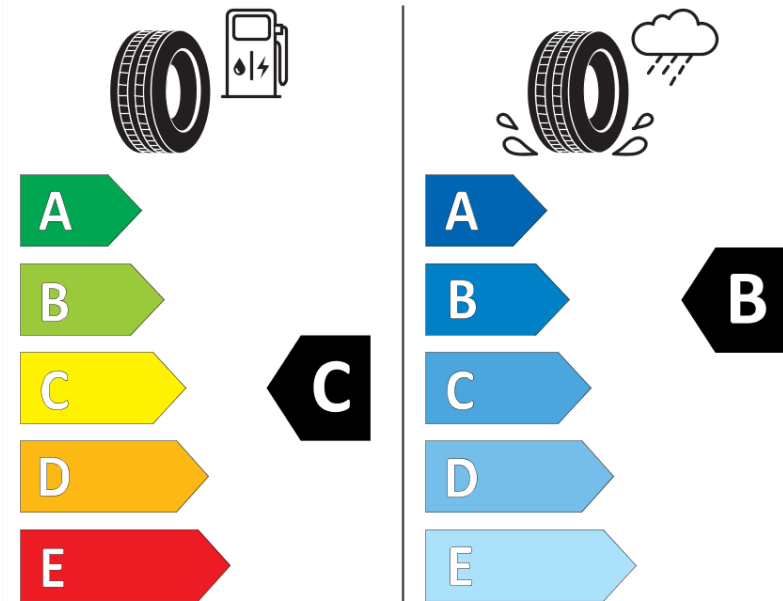

Product Information Sheet

Delegated Regulation (EU) 2020/740

Supplier name or trademark	MICHELIN
Commercial name or trade designation	CROSSCLIMATE 2
Tyre type identifier	324696
Tyre size designation	215/40R17
Load-capacity index	87
Speed category symbol	W
Fuel efficiency class	C
Wet grip class	B
External rolling noise class	B
External rolling noise value	71 dB
Severe snow tyre	Yes
Ice tyre	No
Date of start of production	42/19
Date of end of production	
Load version	XL
Additional information	215/40 R17 87W XL TL CROSSCLIMATE 2 MI

ENERG

MICHELIN

324696

215/40R17 87 W XL

C1