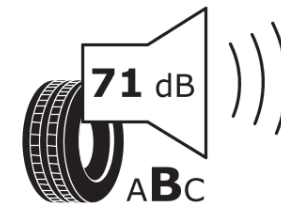

Product Information Sheet

Delegated Regulation (EU) 2020/740

Supplier name or trademark	MICHELIN
Commercial name or trade designation	PRIMACY 3
Tyre type identifier	325838
Tyre size designation	205/55R16
Load-capacity index	91
Speed category symbol	V
Fuel efficiency class	D
Wet grip class	A
External rolling noise class	B
External rolling noise value	71 dB
Severe snow tyre	No
Ice tyre	No
Date of start of production	43/13
Date of end of production	
Load version	SL
Additional information	205/55 R16 91V TL PRIMACY 3 ZP GRNX MI

ENERG

MICHELIN

325838

205/55R16 91 V

C1

2020/740