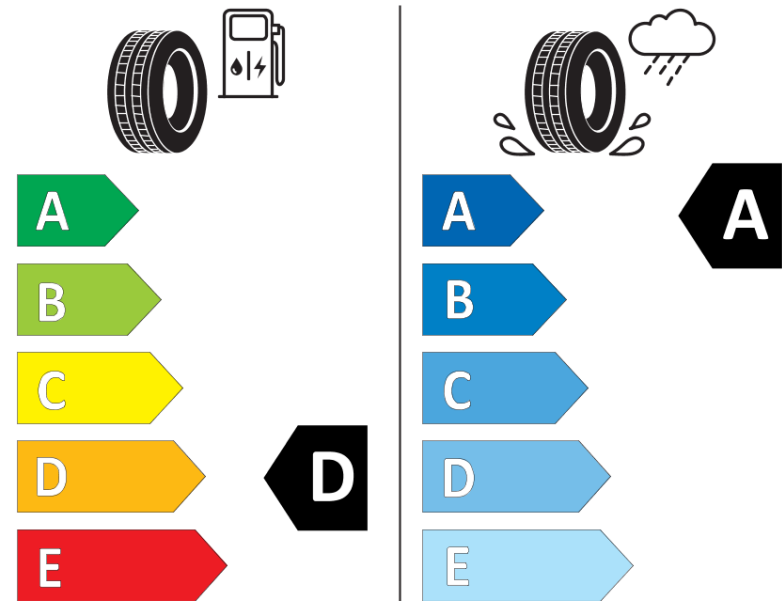

Product Information Sheet

Delegated Regulation (EU) 2020/740

Supplier name or trademark	MICHELIN
Commercial name or trade designation	PRIMACY 3
Tyre type identifier	325838
Tyre size designation	205/55R16
Load-capacity index	91
Speed category symbol	V
Fuel efficiency class	D
Wet grip class	A
External rolling noise class	B
External rolling noise value	71 dB
Severe snow tyre	No
Ice tyre	No
Date of start of production	43/13
Date of end of production	
Load version	SL
Additional information	205/55 R16 91V TL PRIMACY 3 ZP GRNX MI

ENERG

MICHELIN

325838

205/55R16 91 V

C1

2020/740