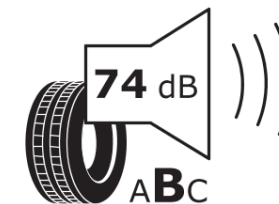

ENERG

STRIAL

326303

285/60R18 120 T

C1