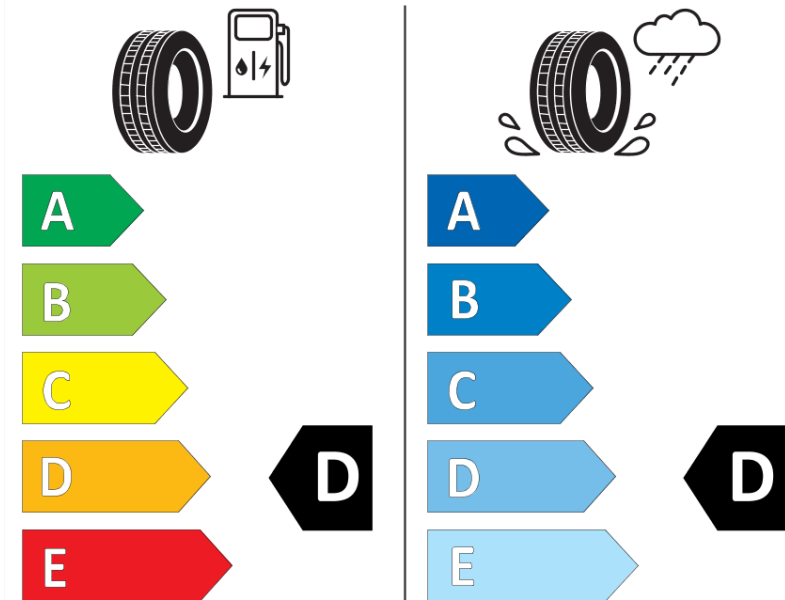

Product Information Sheet

Delegated Regulation (EU) 2020/740

Supplier name or trademark	STRIAL
Commercial name or trade designation	ROAD-TERRAIN
Tyre type identifier	326303
Tyre size designation	285/60R18
Load-capacity index	120
Speed category symbol	T
Fuel efficiency class	D
Wet grip class	D
External rolling noise class	B
External rolling noise value	74 dB
Severe snow tyre	No
Ice tyre	No
Date of start of production	35/18
Date of end of production	
Load version	XL
Additional information	285/60 R18 120T XL TL ROAD-TERRAIN S4

ENERG

STRIAL

326303

285/60R18 120 T

C1

2020/740