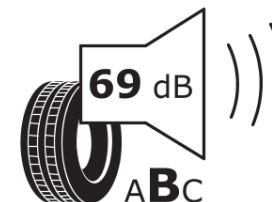

ENERG

KORMORAN

326956

235/60R16 100 H

C1