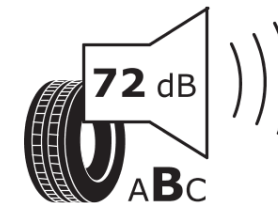

Product Information Sheet

Delegated Regulation (EU) 2020/740

Supplier name or trademark	STRIAL
Commercial name or trade designation	WINTER
Tyre type identifier	327373
Tyre size designation	195/65R15
Load-capacity index	91
Speed category symbol	T
Fuel efficiency class	D
Wet grip class	C
External rolling noise class	B
External rolling noise value	72 dB
Severe snow tyre	Yes
Ice tyre	No
Date of start of production	25/19
Date of end of production	
Load version	SL
Additional information	195/65 R15 91T TL WINTER S4

ENERG

STRIAL

327373

195/65R15 91 T

C1

2020/740