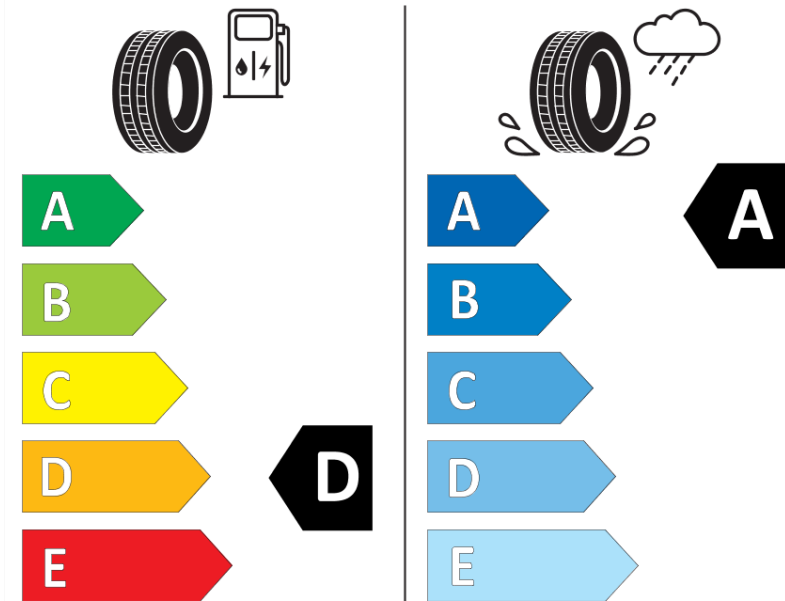

Product Information Sheet

Delegated Regulation (EU) 2020/740

Supplier name or trademark	MICHELIN
Commercial name or trade designation	PILOT SPORT 4 DT1
Tyre type identifier	328641
Tyre size designation	215/40ZR18
Load-capacity index	89
Speed category symbol	Y
Fuel efficiency class	D
Wet grip class	A
External rolling noise class	B
External rolling noise value	71 dB
Severe snow tyre	No
Ice tyre	No
Date of start of production	24/18
Date of end of production	
Load version	XL
Additional information	215/40 ZR18 89Y XL TL PILOT SPORT 4 DT1 MI

ENERG

MICHELIN

328641

215/40ZR18 89 Y XL

C1