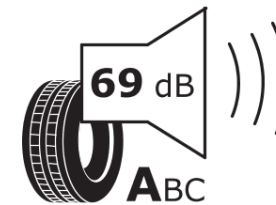

Product Information Sheet

Delegated Regulation (EU) 2020/740

Supplier name or trademark	MICHELIN
Commercial name or trade designation	ALPIN 6
Tyre type identifier	329055
Tyre size designation	225/45R17
Load-capacity index	94
Speed category symbol	V
Fuel efficiency class	C
Wet grip class	B
External rolling noise class	A
External rolling noise value	69 dB
Severe snow tyre	Yes
Ice tyre	No
Date of start of production	11/17
Date of end of production	
Load version	XL
Additional information	225/45 R17 94V XL TL ALPIN 6 MI

ENERG

MICHELIN

329055

225/45R17 94 V

C1

2020/740