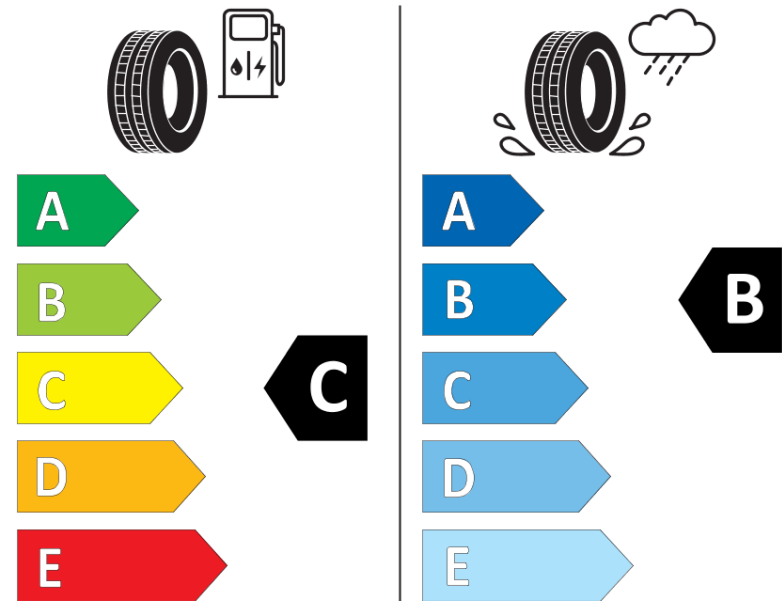

Product Information Sheet

Delegated Regulation (EU) 2020/740

Supplier name or trademark	MICHELIN
Commercial name or trade designation	ALPIN 6
Tyre type identifier	329055
Tyre size designation	225/45R17
Load-capacity index	94
Speed category symbol	V
Fuel efficiency class	C
Wet grip class	B
External rolling noise class	A
External rolling noise value	69 dB
Severe snow tyre	Yes
Ice tyre	No
Date of start of production	11/17
Date of end of production	
Load version	XL
Additional information	225/45 R17 94V XL TL ALPIN 6 MI

ENERG

MICHELIN

329055

225/45R17 94 V

C1

2020/740