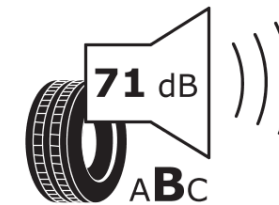

ENERG

MICHELIN

330345

265/35ZR20 (99Y) XL

C1