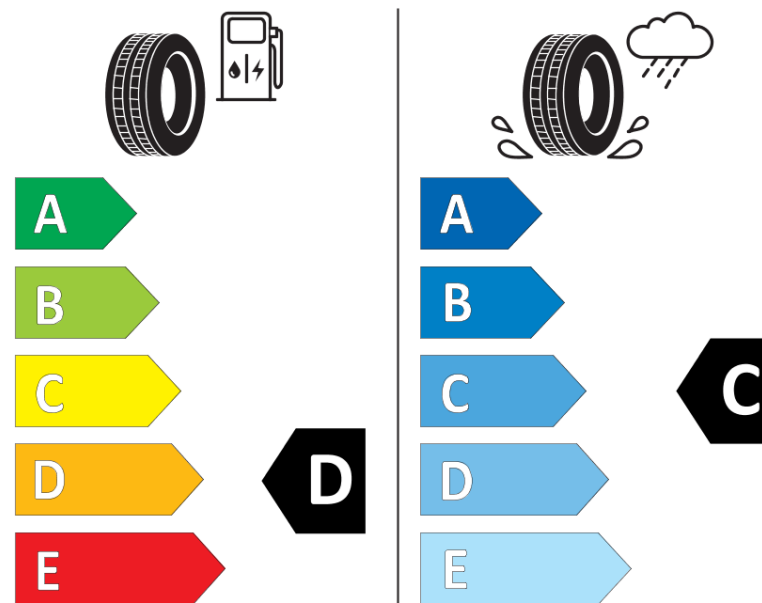

Product Information Sheet

Delegated Regulation (EU) 2020/740

Supplier name or trademark	KORMORAN
Commercial name or trade designation	VANPRO WINTER
Tyre type identifier	330925
Tyre size designation	225/70R15C
Load-capacity index	112
Load-capacity index (Load index for Dual mounting)	110
Speed category symbol	R
Fuel efficiency class	D
Wet grip class	C
External rolling noise class	B
External rolling noise value	73 dB
Severe snow tyre	Yes
Date of start of production	35/13
Date of end of production	
Additional information	225/70 R 15C 112/110R TL VANPRO WINTER KO
Load-capacity index (Single Load index for additional service description)	
Load-capacity index (Dual Load index for additional service description)	
Speed category symbol (for Additional Service Description)	

KORMORAN

330925

225/70R15C 112/110 R

C2

2020/740