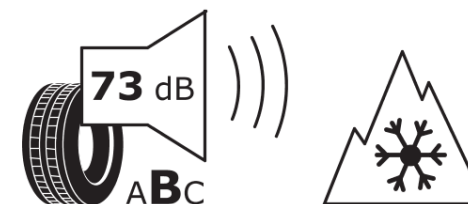

KORMORAN

330925

225/70R15C 112/110 R

C2