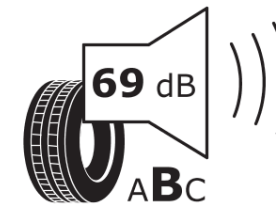

ENERG

TAURUS

331218

235/60R17 102 V

C1