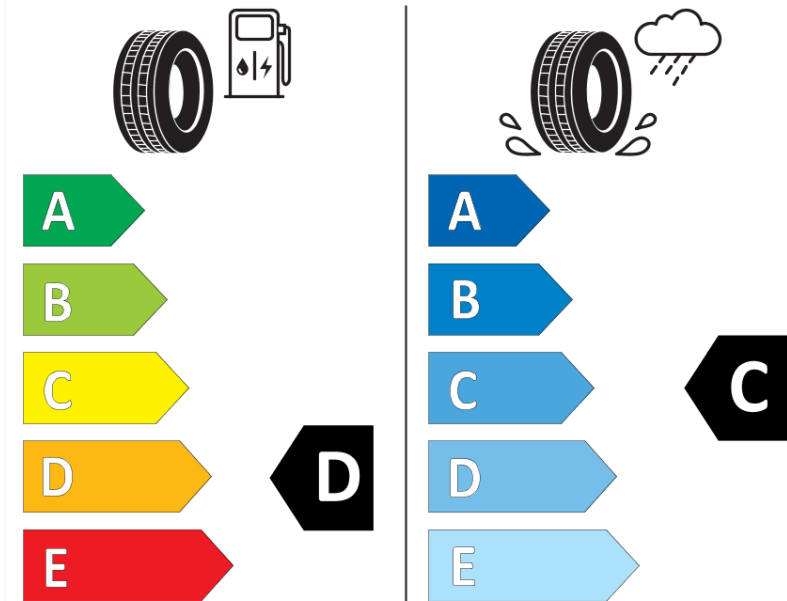

Product Information Sheet

Delegated Regulation (EU) 2020/740

Supplier name or trademark	TAURUS
Commercial name or trade designation	701
Tyre type identifier	331218
Tyre size designation	235/60R17
Load-capacity index	102
Speed category symbol	V
Fuel efficiency class	D
Wet grip class	C
External rolling noise class	B
External rolling noise value	69 dB
Severe snow tyre	No
Ice tyre	No
Date of start of production	20/14
Date of end of production	
Load version	SL
Additional information	235/60R17 102V TL 701 TA

ENERG

TAURUS

331218

235/60R17 102 V

C1

2020/740