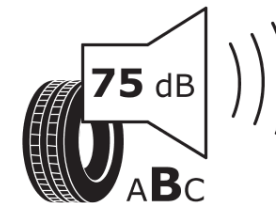

ENERG

MICHELIN

331319

HL285/40ZR20 (111Y) XL

C1