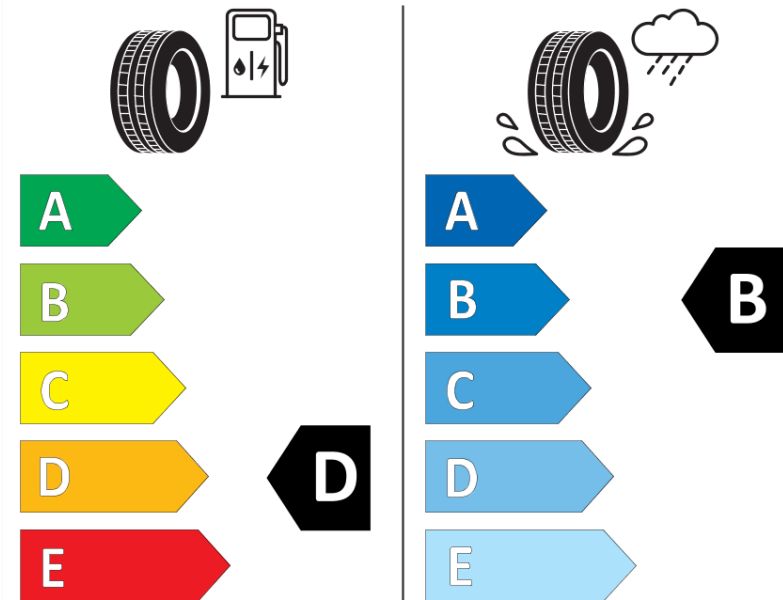

Product Information Sheet

Delegated Regulation (EU) 2020/740

Supplier name or trademark	MICHELIN
Commercial name or trade designation	PILOT SPORT S 5 *
Tyre type identifier	331319
Tyre size designation	HL285/40ZR20
Load-capacity index	111
Speed category symbol	(Y)
Fuel efficiency class	D
Wet grip class	B
External rolling noise class	B
External rolling noise value	75 dB
Severe snow tyre	No
Ice tyre	No
Date of start of production	38/23
Date of end of production	
Load version	XL
Additional information	HL285/40 ZR20 (111Y) XL TL PILOT SPORT S 5 * MI

ENERG

MICHELIN

331319

HL285/40ZR20 (111Y) XL

C1