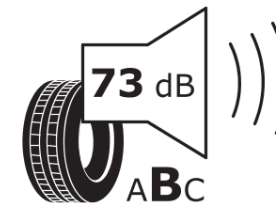

## Product Information Sheet

Delegated Regulation (EU) 2020/740

Supplier name or trademark	<b>MICHELIN</b>
Commercial name or trade designation	<b>PILOT SPORT 4 S MO1 A</b>
Tyre type identifier	<b>331392</b>
Tyre size designation	<b>305/30ZR21</b>
Load-capacity index	<b>104</b>
Speed category symbol	<b>(Y)</b>
Fuel efficiency class	<b>D</b>
Wet grip class	<b>B</b>
External rolling noise class	<b>B</b>
External rolling noise value	<b>73 dB</b>
Severe snow tyre	<b>No</b>
Ice tyre	<b>No</b>
Date of start of production	<b>50/19</b>
Date of end of production	
Load version	<b>XL</b>
Additional information	<b>305/30 ZR21 (104Y) XL PILOT SPORT 4 S MO1 A MI</b>

# ENERG

**MICHELIN**

331392

305/30ZR21 (104Y) XL

C1

2020/740