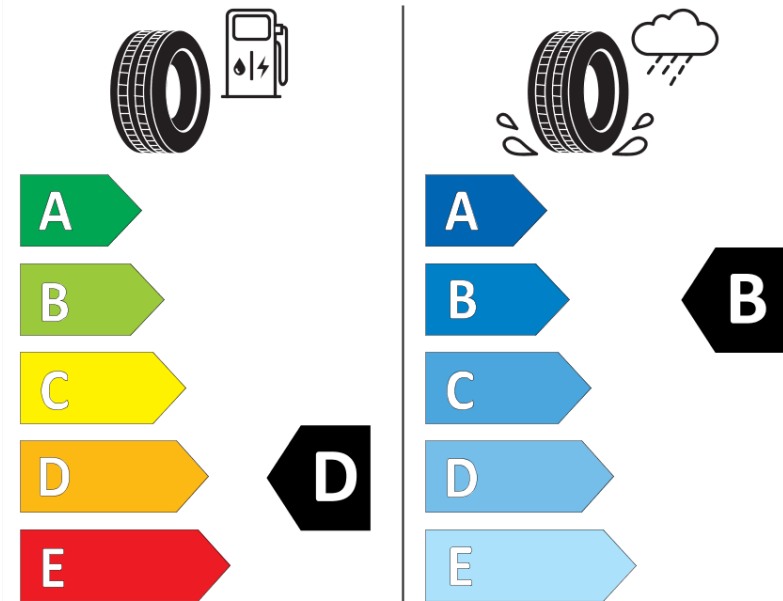

## Product Information Sheet

Delegated Regulation (EU) 2020/740

Supplier name or trademark	<b>MICHELIN</b>
Commercial name or trade designation	<b>PILOT SPORT 4 S MO1 A</b>
Tyre type identifier	<b>331392</b>
Tyre size designation	<b>305/30ZR21</b>
Load-capacity index	<b>104</b>
Speed category symbol	<b>(Y)</b>
Fuel efficiency class	<b>D</b>
Wet grip class	<b>B</b>
External rolling noise class	<b>B</b>
External rolling noise value	<b>73 dB</b>
Severe snow tyre	<b>No</b>
Ice tyre	<b>No</b>
Date of start of production	<b>50/19</b>
Date of end of production	
Load version	<b>XL</b>
Additional information	<b>305/30 ZR21 (104Y) XL PILOT SPORT 4 S MO1 A MI</b>

# ENERG

**MICHELIN**

331392

305/30ZR21 (104Y) XL

C1

2020/740