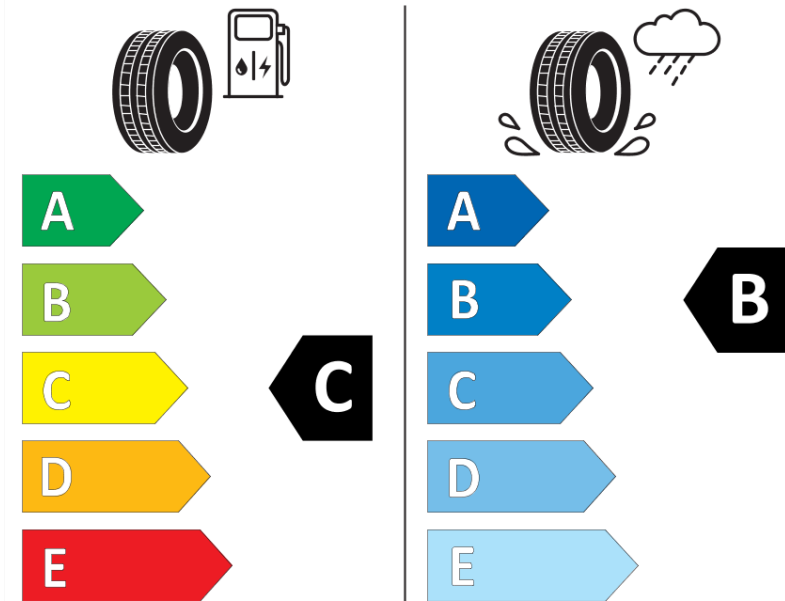

Product Information Sheet

Delegated Regulation (EU) 2020/740

Supplier name or trademark	MICHELIN
Commercial name or trade designation	CROSSCLIMATE 2
Tyre type identifier	331918
Tyre size designation	235/35R19
Load-capacity index	91
Speed category symbol	Y
Fuel efficiency class	C
Wet grip class	B
External rolling noise class	B
External rolling noise value	71 dB
Severe snow tyre	Yes
Ice tyre	No
Date of start of production	50/19
Date of end of production	
Load version	XL
Additional information	235/35 R19 91Y XL TL CROSSCLIMATE 2 MI

ENERG

MICHELIN

331918

235/35R19 91 Y XL

C1

2020/740