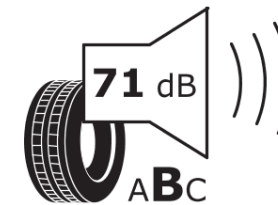

Product Information Sheet

Delegated Regulation (EU) 2020/740

Supplier name or trademark	MICHELIN
Commercial name or trade designation	CROSSCLIMATE 2
Tyre type identifier	331918
Tyre size designation	235/35R19
Load-capacity index	91
Speed category symbol	Y
Fuel efficiency class	C
Wet grip class	B
External rolling noise class	B
External rolling noise value	71 dB
Severe snow tyre	Yes
Ice tyre	No
Date of start of production	50/19
Date of end of production	
Load version	XL
Additional information	235/35 R19 91Y XL TL CROSSCLIMATE 2 MI

ENERG

MICHELIN

331918

235/35R19 91 Y XL

C1

2020/740