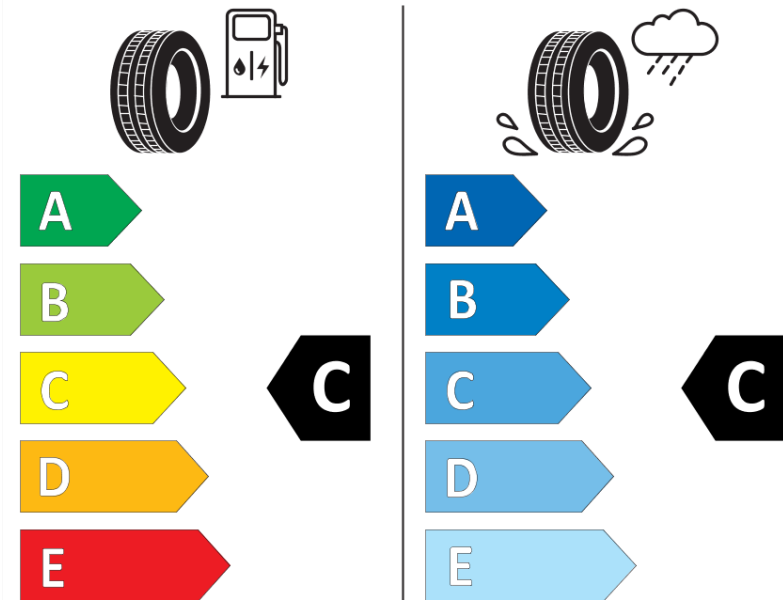

## Product Information Sheet

Delegated Regulation (EU) 2020/740

Supplier name or trademark	<b>MICHELIN</b>
Commercial name or trade designation	<b>PILOT ALPIN 5 SUV</b>
Tyre type identifier	<b>334520</b>
Tyre size designation	<b>275/50R21</b>
Load-capacity index	<b>113</b>
Speed category symbol	<b>V</b>
Fuel efficiency class	<b>C</b>
Wet grip class	<b>C</b>
External rolling noise class	<b>B</b>
External rolling noise value	<b>71 dB</b>
Severe snow tyre	<b>Yes</b>
Ice tyre	<b>No</b>
Date of start of production	<b>46/23</b>
Date of end of production	
Load version	<b>XL</b>
Additional information	<b>275/50 R21 113V XL TL PILOT ALPIN 5 SUV MO1 MI</b>

# ENERG

**MICHELIN**

334520

275/50R21 113 V XL

C1

2020/740