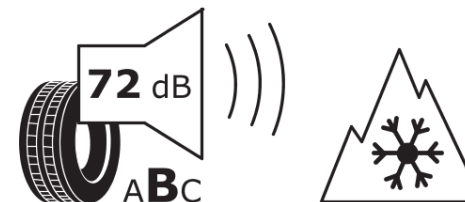

## Product Information Sheet

Delegated Regulation (EU) 2020/740

Supplier name or trademark	<b>KLEBER</b>
Commercial name or trade designation	<b>TRANSPRO 4S</b>
Tyre type identifier	<b>334572</b>
Tyre size designation	<b>205/65R15C</b>
Load-capacity index	<b>102</b>
Load-capacity index (Load index for Dual mounting)	<b>100</b>
Speed category symbol	<b>T</b>
Fuel efficiency class	<b>D</b>
Wet grip class	<b>B</b>
External rolling noise class	<b>B</b>
External rolling noise value	<b>72 dB</b>
Severe snow tyre	<b>Yes</b>
Date of start of production	<b>13/17</b>
Date of end of production	
Additional information	<b>205/65 R 15C 102/100T TL TRANSPRO 4S KL</b>

Load-capacity index (Single Load index for additional service description)

Load-capacity index (Dual Load index for additional service description)

Speed category symbol (for Additional Service Description)

**KLEBER**

334572

205/65R15C 102/100 T

C2

2020/740