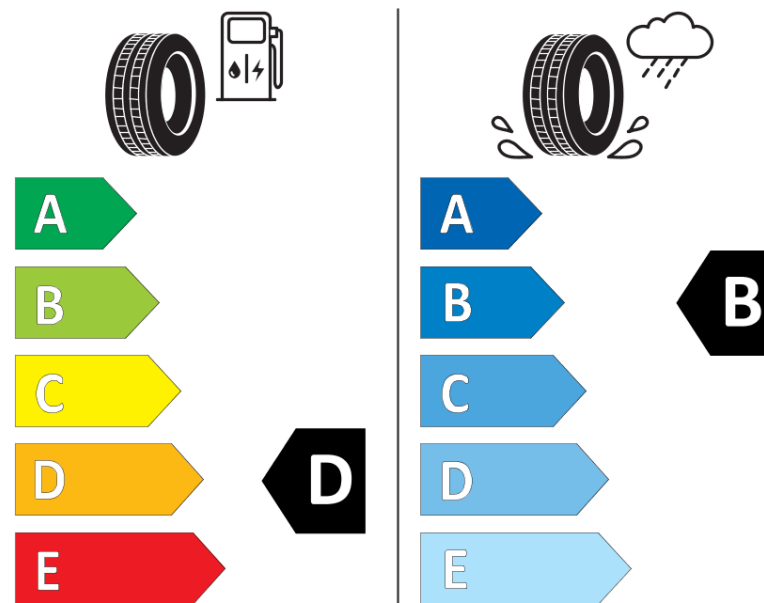

## Product Information Sheet

Delegated Regulation (EU) 2020/740

Supplier name or trademark	<b>KLEBER</b>
Commercial name or trade designation	<b>TRANSPRO 4S</b>
Tyre type identifier	<b>334572</b>
Tyre size designation	<b>205/65R15C</b>
Load-capacity index	<b>102</b>
Load-capacity index (Load index for Dual mounting)	<b>100</b>
Speed category symbol	<b>T</b>
Fuel efficiency class	<b>D</b>
Wet grip class	<b>B</b>
External rolling noise class	<b>B</b>
External rolling noise value	<b>72 dB</b>
Severe snow tyre	<b>Yes</b>
Date of start of production	<b>13/17</b>
Date of end of production	
Additional information	<b>205/65 R 15C 102/100T TL TRANSPRO 4S KL</b>

Load-capacity index (Single Load index for additional service description)

Load-capacity index (Dual Load index for additional service description)

Speed category symbol (for Additional Service Description)

**KLEBER**

334572

205/65R15C 102/100 T

C2

2020/740