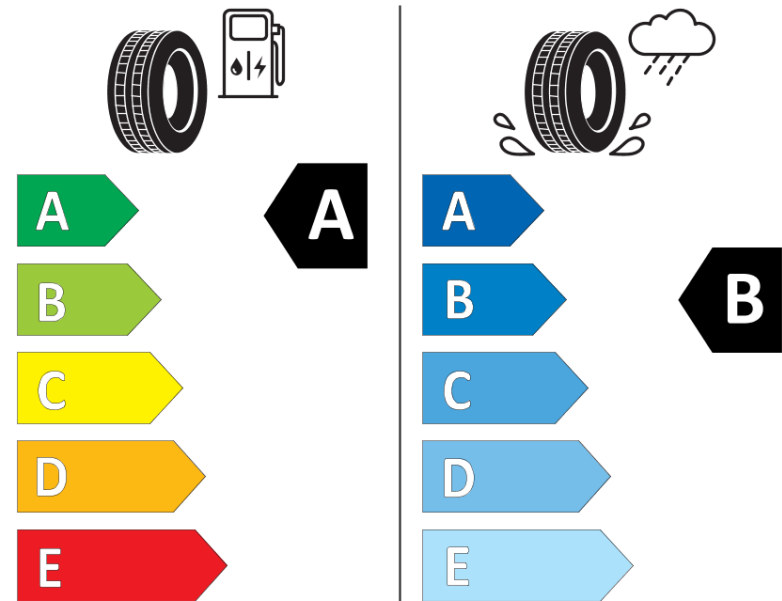

Product Information Sheet

Delegated Regulation (EU) 2020/740

Supplier name or trademark	MICHELIN
Commercial name or trade designation	PRIMACY 4 S1
Tyre type identifier	335285
Tyre size designation	205/55R17
Load-capacity index	95
Speed category symbol	V
Fuel efficiency class	A
Wet grip class	B
External rolling noise class	A
External rolling noise value	68 dB
Severe snow tyre	No
Ice tyre	No
Date of start of production	38/18
Date of end of production	
Load version	XL
Additional information	205/55 R17 95V XL TL PRIMACY 4 S1 MI

ENERG

MICHELIN

335285

205/55R17 95 V

C1

2020/740