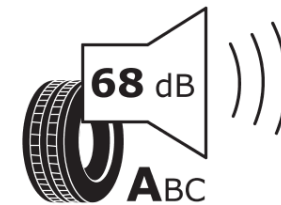

Product Information Sheet

Delegated Regulation (EU) 2020/740

Supplier name or trademark	MICHELIN
Commercial name or trade designation	PRIMACY 4 S1
Tyre type identifier	335285
Tyre size designation	205/55R17
Load-capacity index	95
Speed category symbol	V
Fuel efficiency class	A
Wet grip class	B
External rolling noise class	A
External rolling noise value	68 dB
Severe snow tyre	No
Ice tyre	No
Date of start of production	38/18
Date of end of production	
Load version	XL
Additional information	205/55 R17 95V XL TL PRIMACY 4 S1 MI

ENERG

MICHELIN

335285

205/55R17 95 V

C1

2020/740