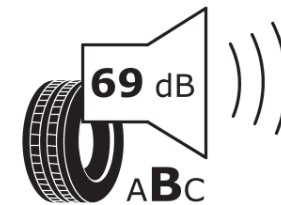

Product Information Sheet

Delegated Regulation (EU) 2020/740

Supplier name or trademark	MICHELIN
Commercial name or trade designation	PRIMACY 4+
Tyre type identifier	338440
Tyre size designation	185/55R16
Load-capacity index	87
Speed category symbol	H
Fuel efficiency class	C
Wet grip class	A
External rolling noise class	B
External rolling noise value	69 dB
Severe snow tyre	No
Ice tyre	No
Date of start of production	35/20
Date of end of production	
Load version	XL
Additional information	185/55 R16 87H XL TL PRIMACY 4+ MI

ENERG

MICHELIN

338440

185/55R16 87 H XL

C1

2020/740