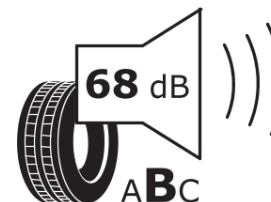

ENERG

TAURUS

339057

175/70R13 82 T

C1