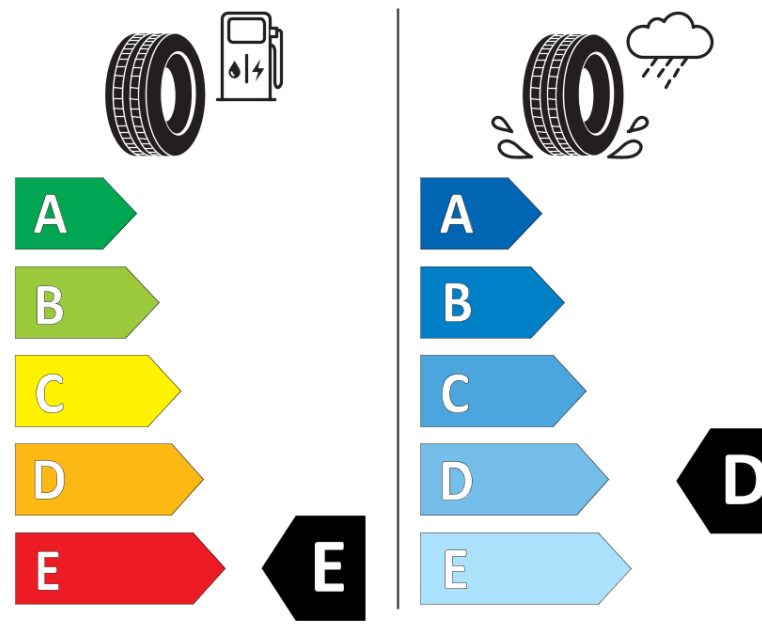

Product Information Sheet

Delegated Regulation (EU) 2020/740

Supplier name or trademark	TAURUS
Commercial name or trade designation	601 B2
Tyre type identifier	339057
Tyre size designation	175/70R13
Load-capacity index	82
Speed category symbol	T
Fuel efficiency class	E
Wet grip class	D
External rolling noise class	B
External rolling noise value	68 dB
Severe snow tyre	Yes
Ice tyre	No
Date of start of production	42/13
Date of end of production	
Load version	SL
Additional information	175/70 R13 82T TL 601 B2 TA

ENERG

TAURUS

339057

175/70R13 82 T

C1

2020/740