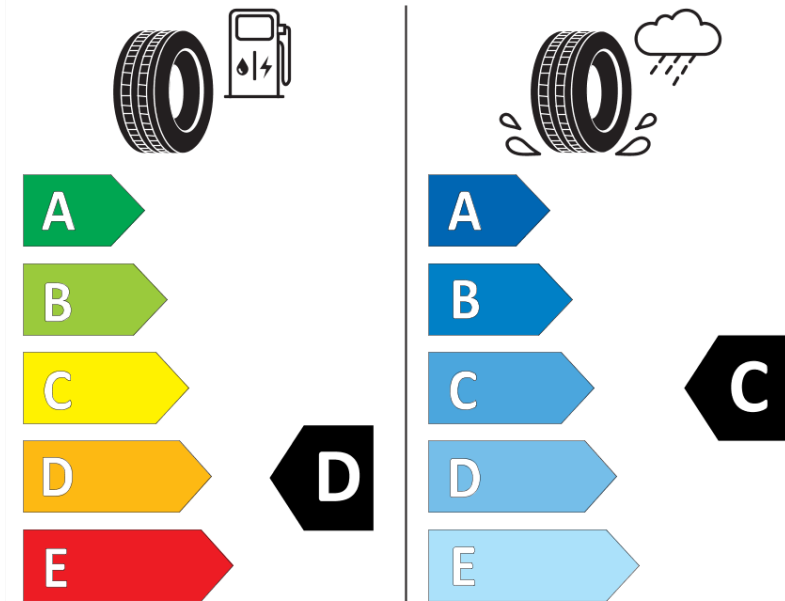

Product Information Sheet

Delegated Regulation (EU) 2020/740

Supplier name or trademark	TAURUS
Commercial name or trade designation	201
Tyre type identifier	339324
Tyre size designation	225/65R16
Load-capacity index	112
Load-capacity index (Load index for Dual mounting)	110
Speed category symbol	R
Fuel efficiency class	D
Wet grip class	C
External rolling noise class	B
External rolling noise value	73 dB
Severe snow tyre	Yes
Date of start of production	43/13
Date of end of production	
Additional information	225/65 R 16C 112/110R TL 201 TA
Load-capacity index (Single Load index for additional service description)	
Load-capacity index (Dual Load index for additional service description)	
Speed category symbol (for Additional Service Description)	

ENERG

TAURUS

339324

225/65R16 112/110 R

C2

2020/740