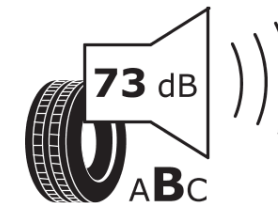

ENERG

TAURUS

339324

225/65R16 112/110 R

C2