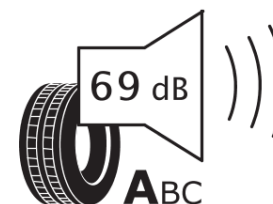

## Product Information Sheet

Delegated Regulation (EU) 2020/740

Supplier name or trademark	KLEBER
Commercial name or trade designation	QUADRAXER 3
Tyre type identifier	340625
Tyre size designation	225/45R19
Load-capacity index	96
Speed category symbol	W
Fuel efficiency class	C
Wet grip class	B
External rolling noise class	A
External rolling noise value	69 dB
Severe snow tyre	Yes
Ice tyre	No
Date of start of production	09/25
Date of end of production	
Load version	XL
Additional information	225/45R19 96W XL QUADRAXER 3

# ENERG

KLEBER

340625

225/45R19 96 W XL

C1

2020/740