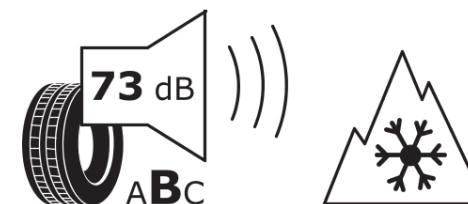

Product Information Sheet

Delegated Regulation (EU) 2020/740

Supplier name or trademark	TAURUS
Commercial name or trade designation	201
Tyre type identifier	340699
Tyre size designation	215/70R15
Load-capacity index	109
Load-capacity index (Load index for Dual mounting)	107
Speed category symbol	R
Fuel efficiency class	D
Wet grip class	C
External rolling noise class	B
External rolling noise value	73 dB
Severe snow tyre	Yes
Date of start of production	29/14
Date of end of production	
Additional information	215/70 R 15C 109/107R TL 201 TA
Load-capacity index (Single Load index for additional service description)	
Load-capacity index (Dual Load index for additional service description)	

Speed category symbol (for Additional Service Description)

TAURUS

340699

215/70R15 109/107 R

C2

2020/740