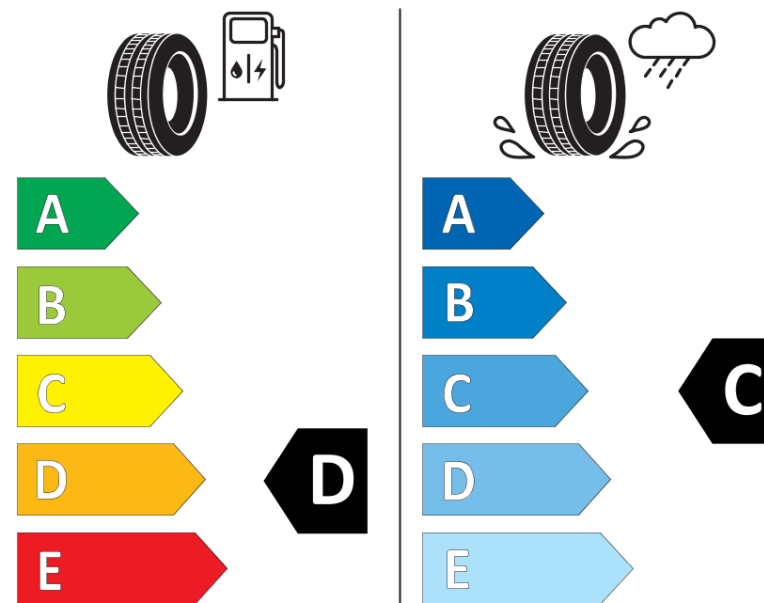

Product Information Sheet

Delegated Regulation (EU) 2020/740

Supplier name or trademark	TAURUS
Commercial name or trade designation	201
Tyre type identifier	340699
Tyre size designation	215/70R15
Load-capacity index	109
Load-capacity index (Load index for Dual mounting)	107
Speed category symbol	R
Fuel efficiency class	D
Wet grip class	C
External rolling noise class	B
External rolling noise value	73 dB
Severe snow tyre	Yes
Date of start of production	29/14
Date of end of production	
Additional information	215/70 R 15C 109/107R TL 201 TA
Load-capacity index (Single Load index for additional service description)	
Load-capacity index (Dual Load index for additional service description)	

Speed category symbol (for Additional Service Description)

TAURUS

340699

215/70R15 109/107 R

C2

2020/740