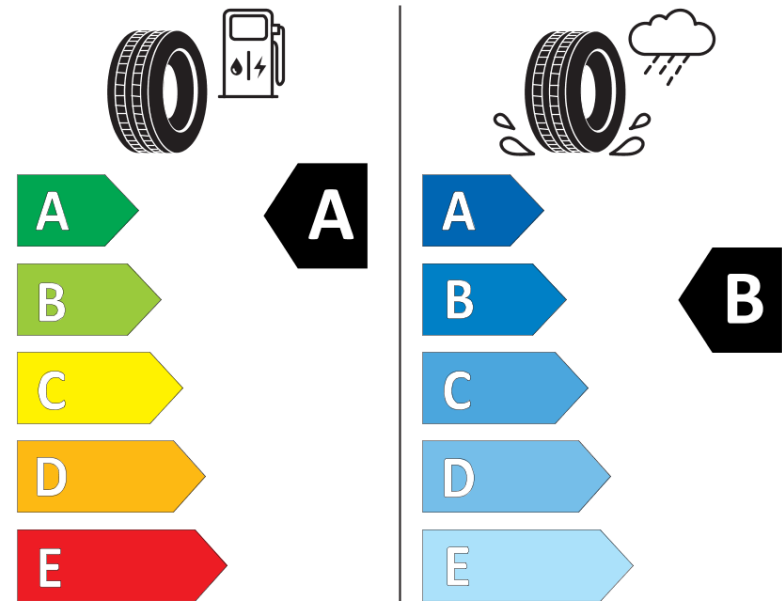

Product Information Sheet

Delegated Regulation (EU) 2020/740

Supplier name or trademark	MICHELIN
Commercial name or trade designation	PRIMACY 4 MO
Tyre type identifier	341198
Tyre size designation	245/45R18
Load-capacity index	100
Speed category symbol	Y
Fuel efficiency class	A
Wet grip class	B
External rolling noise class	B
External rolling noise value	70 dB
Severe snow tyre	No
Ice tyre	No
Date of start of production	36/17
Date of end of production	
Load version	XL
Additional information	245/45 R18 100Y XL TL PRIMACY 4 MO MI

ENERG

MICHELIN

341198

245/45R18 100 Y

C1