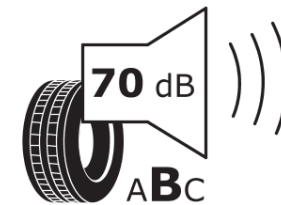

Product Information Sheet

Delegated Regulation (EU) 2020/740

Supplier name or trademark	MICHELIN
Commercial name or trade designation	PRIMACY 4 MO
Tyre type identifier	341198
Tyre size designation	245/45R18
Load-capacity index	100
Speed category symbol	Y
Fuel efficiency class	A
Wet grip class	B
External rolling noise class	B
External rolling noise value	70 dB
Severe snow tyre	No
Ice tyre	No
Date of start of production	36/17
Date of end of production	
Load version	XL
Additional information	245/45 R18 100Y XL TL PRIMACY 4 MO MI

ENERG

MICHELIN

341198

245/45R18 100 Y

C1

2020/740