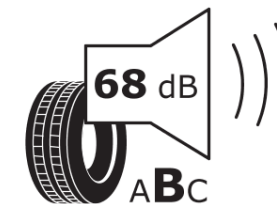

ENERG

IDILIS

342518

185/55R14 80 H

C1