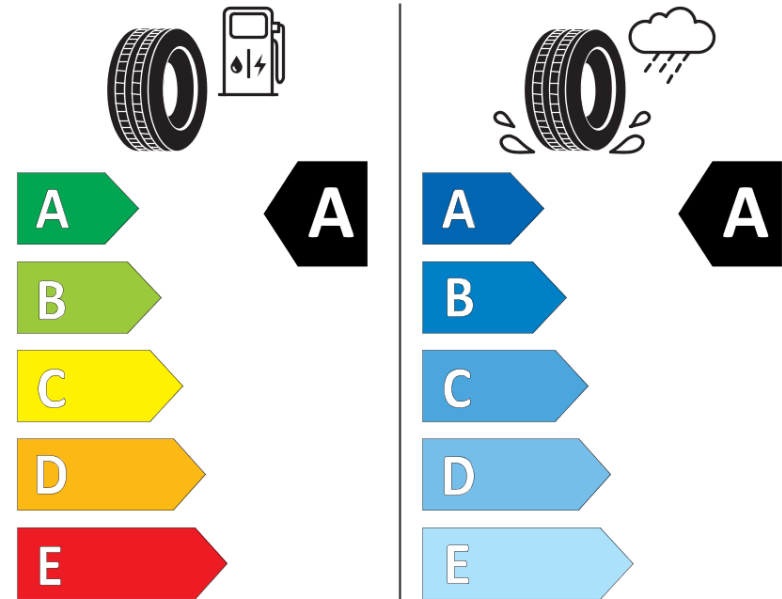

Product Information Sheet

Delegated Regulation (EU) 2020/740

Supplier name or trademark	MICHELIN
Commercial name or trade designation	PRIMACY 4 S1
Tyre type identifier	342727
Tyre size designation	195/55R16
Load-capacity index	87
Speed category symbol	H
Fuel efficiency class	A
Wet grip class	A
External rolling noise class	A
External rolling noise value	68 dB
Severe snow tyre	No
Ice tyre	No
Date of start of production	01/17
Date of end of production	
Load version	SL
Additional information	195/55 R16 87H TL PRIMACY 4 S1 MI

ENERG

MICHELIN

342727

195/55R16 87 H

C1

2020/740