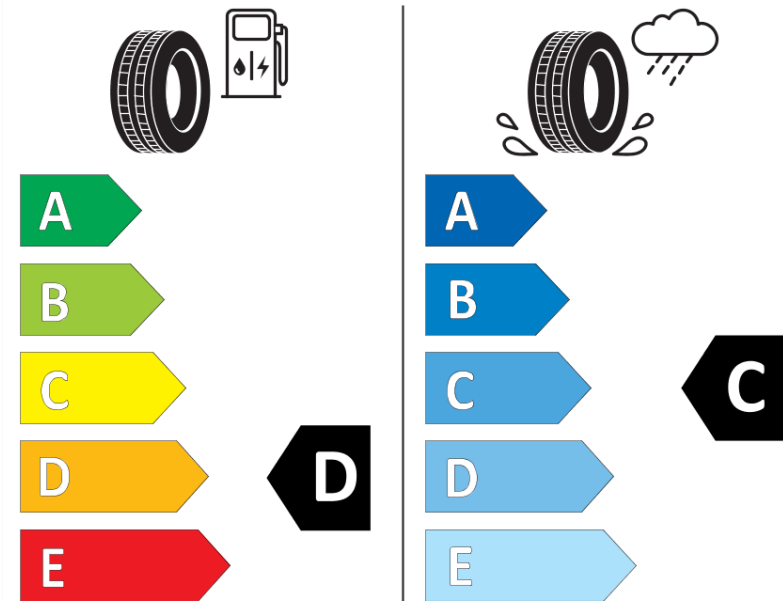

Product Information Sheet

Delegated Regulation (EU) 2020/740

Supplier name or trademark	RIKEN
Commercial name or trade designation	CARGO
Tyre type identifier	343246
Tyre size designation	175/65R14C
Load-capacity index	90
Load-capacity index (Load index for Dual mounting)	88
Speed category symbol	R
Fuel efficiency class	D
Wet grip class	C
External rolling noise class	B
External rolling noise value	72 dB
Severe snow tyre	No
Date of start of production	09/13
Date of end of production	
Additional information	175/65 R 14C 90/88R TL CARGO RI
Load-capacity index (Single Load index for additional service description)	
Load-capacity index (Dual Load index for additional service description)	
Speed category symbol (for Additional Service Description)	

ENERG

RIKEN

343246

175/65R14C 90/88 R

C2