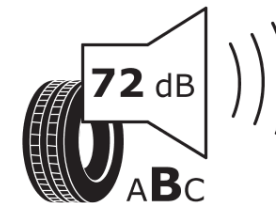

ENERG

RIKEN

343246

175/65R14C 90/88 R

C2