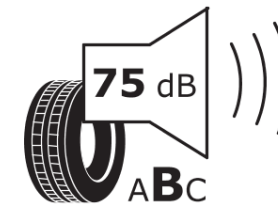

ENERG

MICHELIN

343525

295/30R21 102 W

C1