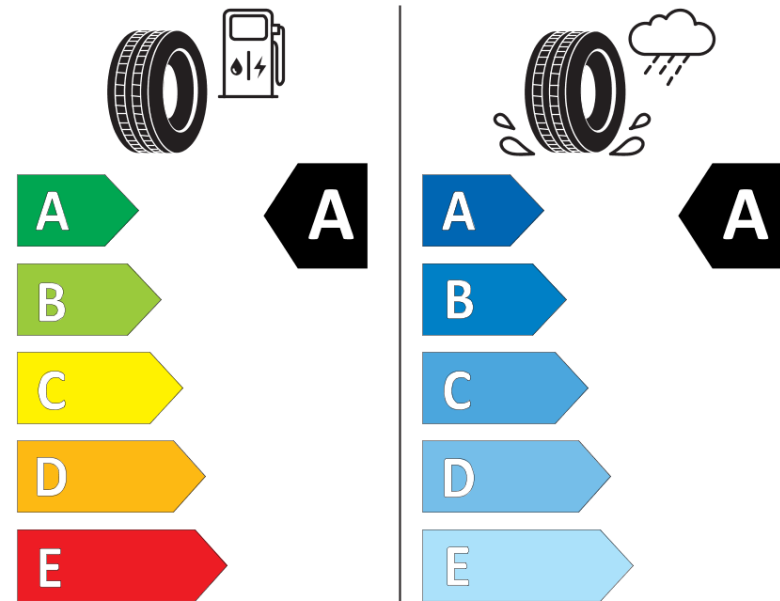

Product Information Sheet

Delegated Regulation (EU) 2020/740

Supplier name or trademark	MICHELIN
Commercial name or trade designation	E PRIMACY S1
Tyre type identifier	343754
Tyre size designation	255/45R20
Load-capacity index	101
Speed category symbol	V
Fuel efficiency class	A
Wet grip class	A
External rolling noise class	B
External rolling noise value	70 dB
Severe snow tyre	No
Ice tyre	No
Date of start of production	38/21
Date of end of production	
Load version	SL
Additional information	255/45 R20 101V TL E PRIMACY S1 MI

ENERG

MICHELIN

343754

255/45R20 101 V

C1