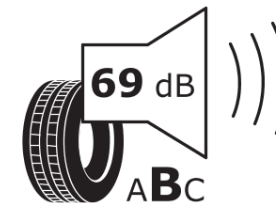

ENERG

MICHELIN

343993

225/60R16 98 V

C1