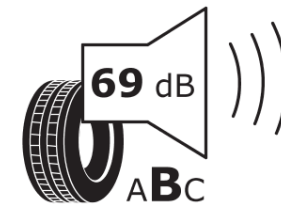

## Product Information Sheet

Delegated Regulation (EU) 2020/740

Supplier name or trademark	<b>MICHELIN</b>
Commercial name or trade designation	<b>PRIMACY 4+</b>
Tyre type identifier	<b>345344</b>
Tyre size designation	<b>215/55R17</b>
Load-capacity index	<b>94</b>
Speed category symbol	<b>V</b>
Fuel efficiency class	<b>C</b>
Wet grip class	<b>A</b>
External rolling noise class	<b>B</b>
External rolling noise value	<b>69 dB</b>
Severe snow tyre	<b>No</b>
Ice tyre	<b>No</b>
Date of start of production	<b>35/20</b>
Date of end of production	
Load version	<b>SL</b>
Additional information	<b>215/55 R17 94V TL PRIMACY 4+ MI</b>

# ENERG

**MICHELIN**

345344

215/55R17 94 V

C1

2020/740