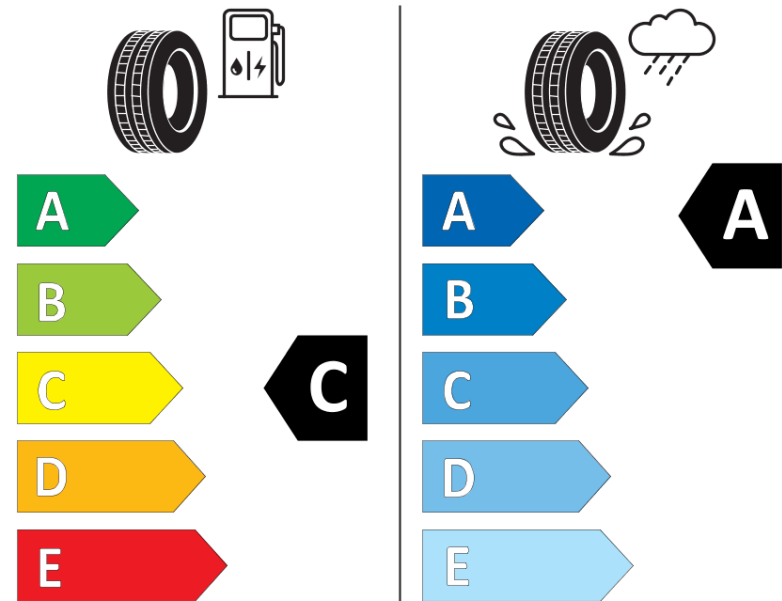

## Product Information Sheet

Delegated Regulation (EU) 2020/740

Supplier name or trademark	<b>MICHELIN</b>
Commercial name or trade designation	<b>PRIMACY 4+</b>
Tyre type identifier	<b>345344</b>
Tyre size designation	<b>215/55R17</b>
Load-capacity index	<b>94</b>
Speed category symbol	<b>V</b>
Fuel efficiency class	<b>C</b>
Wet grip class	<b>A</b>
External rolling noise class	<b>B</b>
External rolling noise value	<b>69 dB</b>
Severe snow tyre	<b>No</b>
Ice tyre	<b>No</b>
Date of start of production	<b>35/20</b>
Date of end of production	
Load version	<b>SL</b>
Additional information	<b>215/55 R17 94V TL PRIMACY 4+ MI</b>

# ENERG

**MICHELIN**

345344

215/55R17 94 V

C1

2020/740