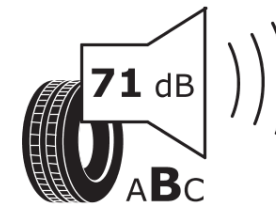

## Product Information Sheet

Delegated Regulation (EU) 2020/740

Supplier name or trademark	<b>MICHELIN</b>
Commercial name or trade designation	<b>CROSSCLIMATE 2 SUV</b>
Tyre type identifier	<b>345833</b>
Tyre size designation	<b>225/55R19</b>
Load-capacity index	<b>99</b>
Speed category symbol	<b>V</b>
Fuel efficiency class	<b>C</b>
Wet grip class	<b>B</b>
External rolling noise class	<b>B</b>
External rolling noise value	<b>71 dB</b>
Severe snow tyre	<b>Yes</b>
Ice tyre	<b>No</b>
Date of start of production	<b>51/20</b>
Date of end of production	
Load version	<b>SL</b>
Additional information	<b>225/55 R19 99V TL CROSSCLIMATE 2 SUV MI</b>

# ENERG

**MICHELIN**

345833

225/55R19 99 V

C1

2020/740