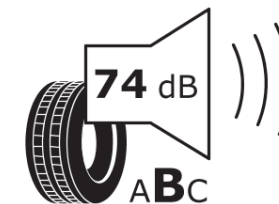

ENERG

MICHELIN

346120

285/40R20 108 W XL

C1