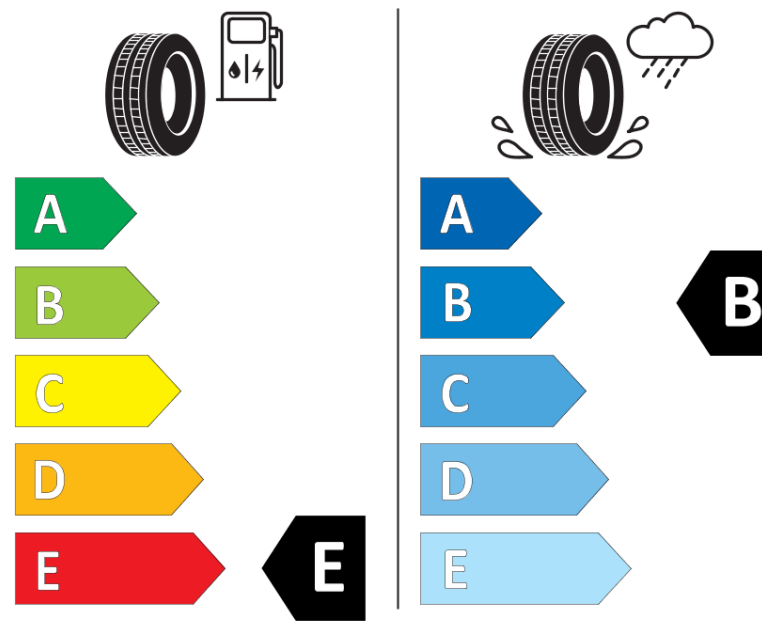

Product Information Sheet

Delegated Regulation (EU) 2020/740

Supplier name or trademark	BFGOODRICH
Commercial name or trade designation	ALL-TERRAIN T/A KO2
Tyre type identifier	346838
Tyre size designation	LT255/70R16
Load-capacity index	120
Load-capacity index (Load index for Dual mounting)	117
Speed category symbol	S
Fuel efficiency class	E
Wet grip class	B
External rolling noise class	B
External rolling noise value	74 dB
Severe snow tyre	Yes
Date of start of production	42/11
Date of end of production	
Additional information	LT255/70R16 120/117S TL ALL-TERRAIN T/A KO2 LRE RWL GO

Load-capacity index (Single Load index for additional service description)

Load-capacity index (Dual Load index for additional service description)

Speed category symbol (for Additional Service Description)

ENERG

BFGOODRICH

346838

LT255/70R16 120/117 S

C2

2020/740