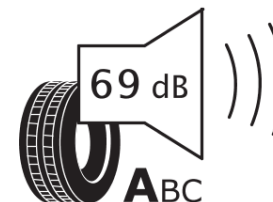

Product Information Sheet

Delegated Regulation (EU) 2020/740

Supplier name or trademark	KLEBER
Commercial name or trade designation	QUADRAXER 3
Tyre type identifier	347329
Tyre size designation	245/40R18
Load-capacity index	97
Speed category symbol	V
Fuel efficiency class	C
Wet grip class	B
External rolling noise class	A
External rolling noise value	69 dB
Severe snow tyre	Yes
Ice tyre	No
Date of start of production	09/25
Date of end of production	
Load version	XL
Additional information	245/40R18 97V XL QUADRAXER 3

ENERG

KLEBER

347329

245/40R18 97 V XL

C1

2020/740