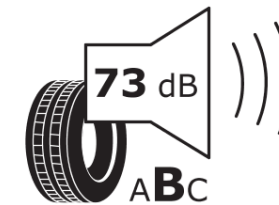

Product Information Sheet

Delegated Regulation (EU) 2020/740

Supplier name or trademark	MICHELIN
Commercial name or trade designation	PILOT SPORT 4 S MO1 A
Tyre type identifier	348062
Tyre size designation	295/35ZR20
Load-capacity index	105
Speed category symbol	(Y)
Fuel efficiency class	C
Wet grip class	B
External rolling noise class	B
External rolling noise value	73 dB
Severe snow tyre	No
Ice tyre	No
Date of start of production	30/19
Date of end of production	
Load version	XL
Additional information	295/35 ZR20 (105Y) XL TL PILOT SPORT 4 S MO1 A MI

ENERG

MICHELIN

348062

295/35ZR20 (105Y) XL

C1

2020/740