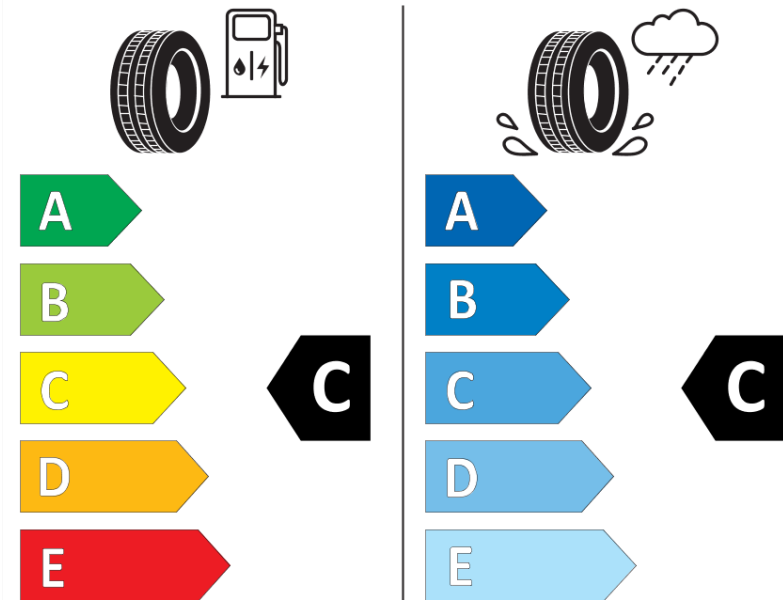

Product Information Sheet

Delegated Regulation (EU) 2020/740

Supplier name or trademark	MICHELIN
Commercial name or trade designation	PILOT ALPIN 5
Tyre type identifier	348181
Tyre size designation	285/40R20
Load-capacity index	108
Speed category symbol	V
Fuel efficiency class	C
Wet grip class	C
External rolling noise class	B
External rolling noise value	75 dB
Severe snow tyre	Yes
Ice tyre	No
Date of start of production	20/24
Date of end of production	
Load version	XL
Additional information	285/40 R20 108V XL TL PILOT ALPIN 5 * MI

ENERG

MICHELIN

348181

285/40R20 108 V XL

C1