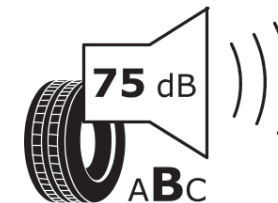

ENERG

MICHELIN

348181

285/40R20 108 V XL

C1