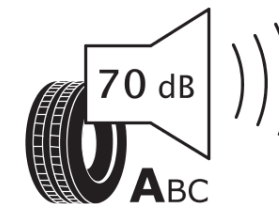

Product Information Sheet

Delegated Regulation (EU) 2020/740

Supplier name or trademark	MICHELIN
Commercial name or trade designation	PRIMACY 5 ENERGY
Tyre type identifier	348902
Tyre size designation	275/45R20
Load-capacity index	110
Speed category symbol	W
Fuel efficiency class	A
Wet grip class	A
External rolling noise class	A
External rolling noise value	70 dB
Severe snow tyre	No
Ice tyre	No
Date of start of production	43/24
Date of end of production	
Load version	XL
Additional information	275/45R20 110W XL PRIMACY 5 ENERGY MI

ENERG

MICHELIN

348902

275/45R20 110 W XL

C1

2020/740