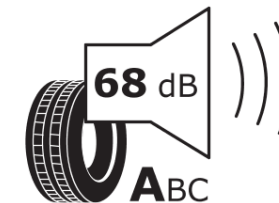

Product Information Sheet

Delegated Regulation (EU) 2020/740

Supplier name or trademark	MICHELIN
Commercial name or trade designation	PRIMACY 3 * MO
Tyre type identifier	349338
Tyre size designation	225/55R17
Load-capacity index	97
Speed category symbol	Y
Fuel efficiency class	B
Wet grip class	A
External rolling noise class	A
External rolling noise value	68 dB
Severe snow tyre	No
Ice tyre	No
Date of start of production	14/13
Date of end of production	
Load version	SL
Additional information	225/55 R17 97Y TL PRIMACY 3 * MO GRNX MI

ENERG

MICHELIN

349338

225/55R17 97 Y

C1

2020/740