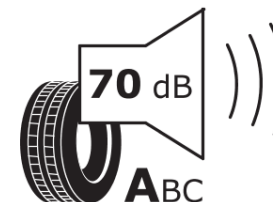

ENERG

BFGOODRICH

349475

315/80R22.5 156/150 L

C3