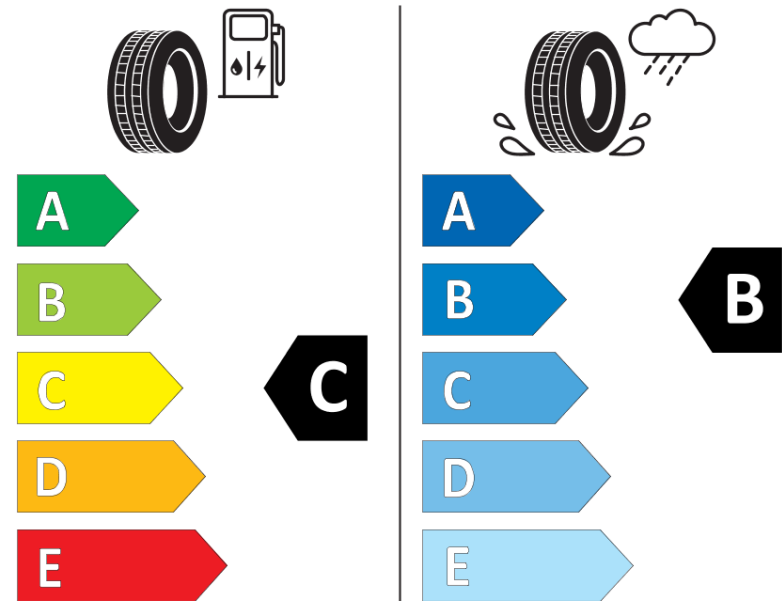

Product Information Sheet

Delegated Regulation (EU) 2020/740

Supplier name or trademark	MICHELIN
Commercial name or trade designation	ALPIN 6
Tyre type identifier	350083
Tyre size designation	215/55R16
Load-capacity index	97
Speed category symbol	H
Fuel efficiency class	C
Wet grip class	B
External rolling noise class	A
External rolling noise value	69 dB
Severe snow tyre	Yes
Ice tyre	No
Date of start of production	11/17
Date of end of production	
Load version	XL
Additional information	215/55 R16 97H XL TL ALPIN 6 MI

ENERG

MICHELIN

350083

215/55R16 97 H

C1