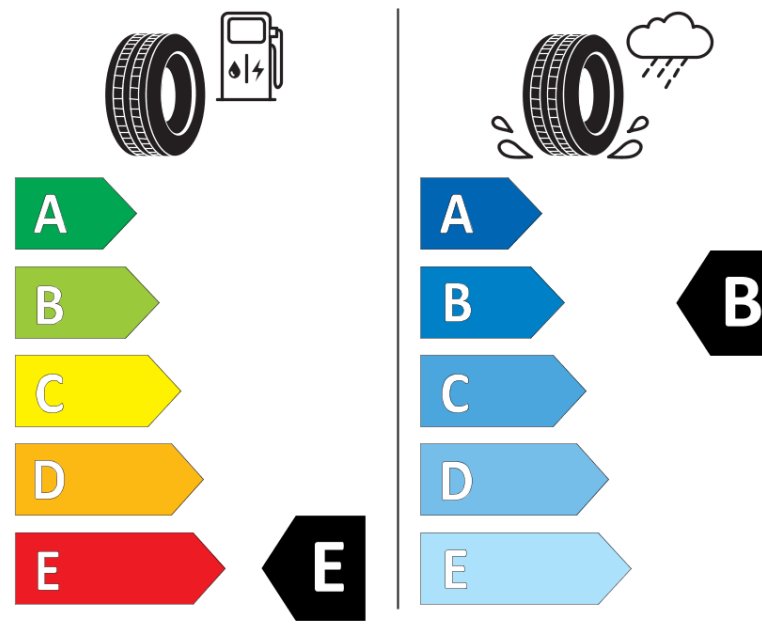

Product Information Sheet

Delegated Regulation (EU) 2020/740

Supplier name or trademark	BFGOODRICH
Commercial name or trade designation	ALL-TERRAIN T/A KO2
Tyre type identifier	350721
Tyre size designation	LT265/70R16
Load-capacity index	121
Load-capacity index (Load index for Dual mounting)	118
Speed category symbol	S
Fuel efficiency class	E
Wet grip class	B
External rolling noise class	B
External rolling noise value	74 dB
Severe snow tyre	Yes
Date of start of production	42/11
Date of end of production	
Additional information	LT265/70R16 121/118S TL ALL-TERRAIN T/A KO2 LRE RWL GO

Load-capacity index (Single Load index for additional service description)

Load-capacity index (Dual Load index for additional service description)

Speed category symbol (for Additional Service Description)

ENERG

BFGOODRICH

350721

LT265/70R16 121/118 S

C2

2020/740