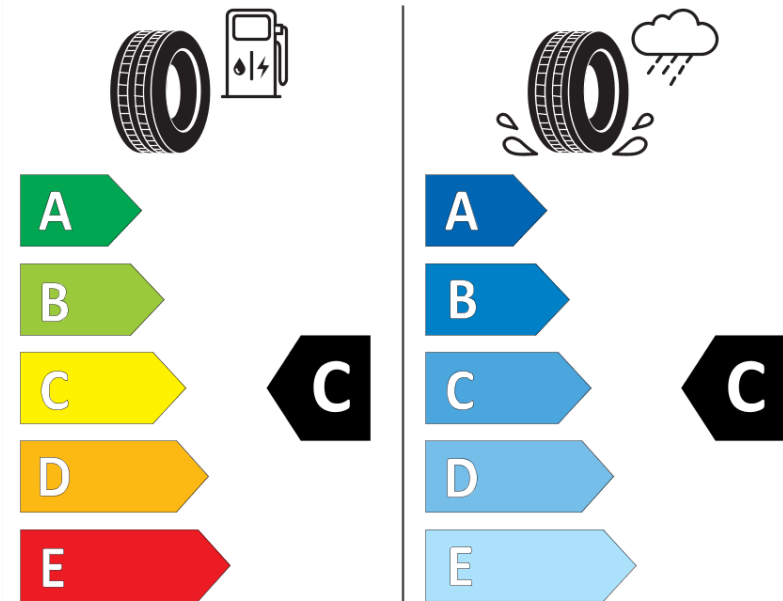

Product Information Sheet

Delegated Regulation (EU) 2020/740

Supplier name or trademark	MICHELIN
Commercial name or trade designation	PILOT ALPIN 5 MO1
Tyre type identifier	352218
Tyre size designation	255/40R21
Load-capacity index	102
Speed category symbol	V
Fuel efficiency class	C
Wet grip class	C
External rolling noise class	B
External rolling noise value	71 dB
Severe snow tyre	Yes
Ice tyre	No
Date of start of production	14/22
Date of end of production	
Load version	XL
Additional information	255/40 R21 102V XL TL PILOT ALPIN 5 MO1 MI

ENERG

MICHELIN

352218

255/40R21 102 V XL

C1