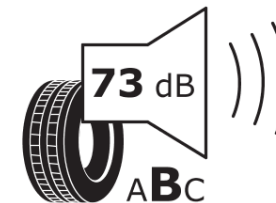

## Product Information Sheet

Delegated Regulation (EU) 2020/740

Supplier name or trademark	<b>MICHELIN</b>
Commercial name or trade designation	<b>PILOT SPORT CUP 2 CNT</b>
Tyre type identifier	<b>352455</b>
Tyre size designation	<b>265/40ZR19</b>
Load-capacity index	<b>102</b>
Speed category symbol	<b>(Y)</b>
Fuel efficiency class	<b>D</b>
Wet grip class	<b>C</b>
External rolling noise class	<b>B</b>
External rolling noise value	<b>73 dB</b>
Severe snow tyre	<b>No</b>
Ice tyre	<b>No</b>
Date of start of production	<b>04/19</b>
Date of end of production	
Load version	<b>XL</b>
Additional information	<b>265/40 ZR19 (102Y) XL PILOT SPORT CUP 2 CONNECT MI</b>

# ENERG

**MICHELIN**

352455

265/40ZR19 (102Y) XL

C1

2020/740