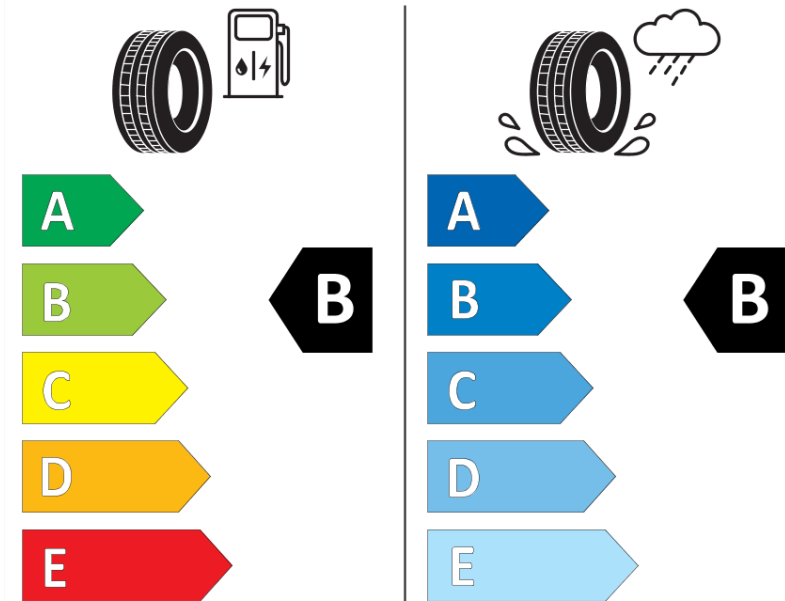

Product Information Sheet

Delegated Regulation (EU) 2020/740

Supplier name or trademark	MICHELIN
Commercial name or trade designation	PILOT SPORT 4 *
Tyre type identifier	352634
Tyre size designation	255/35R20
Load-capacity index	97
Speed category symbol	Y
Fuel efficiency class	B
Wet grip class	B
External rolling noise class	B
External rolling noise value	72 dB
Severe snow tyre	No
Ice tyre	No
Date of start of production	02/20
Date of end of production	
Load version	XL
Additional information	255/35 R20 97Y XL TL PILOT SPORT 4 * MI

ENERG

MICHELIN

352634

255/35R20 97 Y XL

C1

2020/740