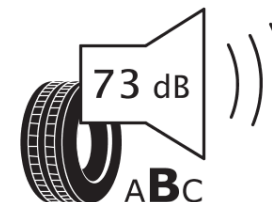

## Product Information Sheet

Delegated Regulation (EU) 2020/740

Supplier name or trademark	<b>KLEBER</b>
Commercial name or trade designation	<b>DYNAXER HP5 SUV</b>
Tyre type identifier	<b>354725</b>
Tyre size designation	<b>255/50R19</b>
Load-capacity index	<b>107</b>
Speed category symbol	<b>W</b>
Fuel efficiency class	<b>B</b>
Wet grip class	<b>A</b>
External rolling noise class	<b>B</b>
External rolling noise value	<b>73 dB</b>
Severe snow tyre	<b>No</b>
Ice tyre	<b>No</b>
Date of start of production	<b>35/24</b>
Date of end of production	
Load version	<b>XL</b>
Additional information	<b>255/50 R19 107W XL TL DYNAXER HP5 SUV KL</b>

# ENERG

KLEBER

354725

255/50R19 107 W XL

C1

2020/740