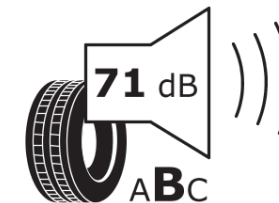

ENERGY

MICHELIN

355840

265/40R20 104 Y XL

C1