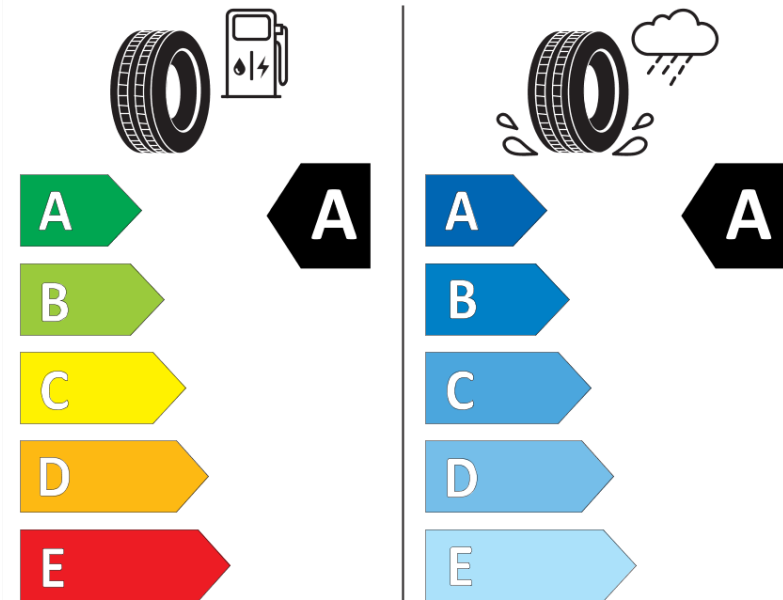

## Product Information Sheet

Delegated Regulation (EU) 2020/740

Supplier name or trademark	<b>MICHELIN</b>
Commercial name or trade designation	<b>PRIMACY 5 ENERGY</b>
Tyre type identifier	<b>356289</b>
Tyre size designation	<b>215/65R17</b>
Load-capacity index	<b>103</b>
Speed category symbol	<b>V</b>
Fuel efficiency class	<b>A</b>
Wet grip class	<b>A</b>
External rolling noise class	<b>A</b>
External rolling noise value	<b>69 dB</b>
Severe snow tyre	<b>No</b>
Ice tyre	<b>No</b>
Date of start of production	<b>36/25</b>
Date of end of production	
Load version	<b>XL</b>
Additional information	<b>215/65R17 103V XL PRIMACY 5 energy</b>

# ENERGY

**MICHELIN**

356289

215/65R17 103 V XL

C1

2020/740