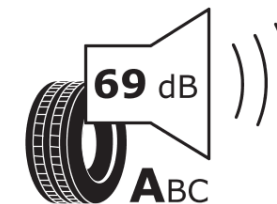

ENERGY

MICHELIN

356289

215/65R17 103 V XL

C1