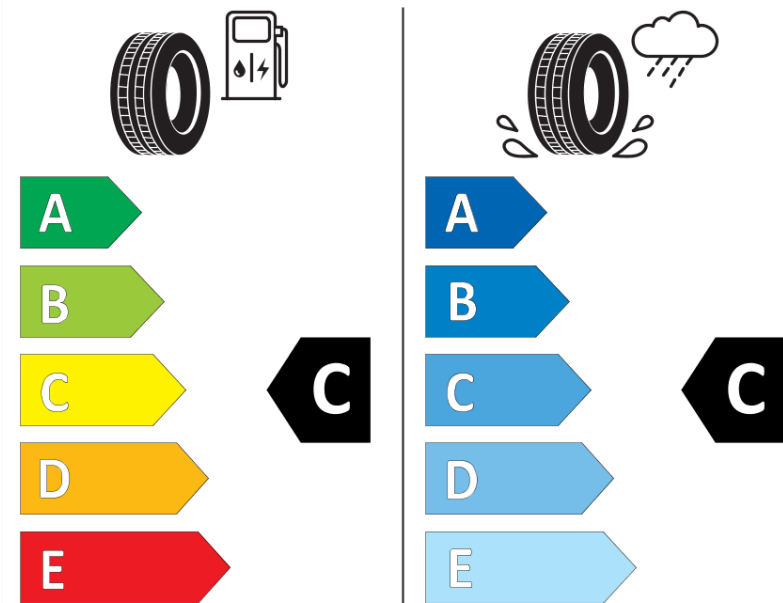

### Product Information Sheet

Delegated Regulation (EU) 2020/740

Supplier name or trademark	<b>STRIAL</b>
Commercial name or trade designation	<b>HIGH PERFORMANCE</b>
Tyre type identifier	<b>357710</b>
Tyre size designation	<b>205/60R15</b>
Load-capacity index	<b>91</b>
Speed category symbol	<b>V</b>
Fuel efficiency class	<b>C</b>
Wet grip class	<b>C</b>
External rolling noise class	<b>B</b>
External rolling noise value	<b>71 dB</b>
Severe snow tyre	<b>No</b>
Ice tyre	<b>No</b>
Date of start of production	<b>31/16</b>
Date of end of production	
Load version	<b>SL</b>
Additional information	<b>205/60 R15 91V TL HIGH PERFORMANCE S4</b>

# ENERG

**STRIAL**

357710

205/60R15 91 V

C1

2020/740