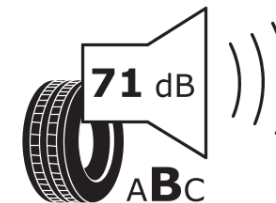

### Product Information Sheet

Delegated Regulation (EU) 2020/740

Supplier name or trademark	<b>STRIAL</b>
Commercial name or trade designation	<b>HIGH PERFORMANCE</b>
Tyre type identifier	<b>357710</b>
Tyre size designation	<b>205/60R15</b>
Load-capacity index	<b>91</b>
Speed category symbol	<b>V</b>
Fuel efficiency class	<b>C</b>
Wet grip class	<b>C</b>
External rolling noise class	<b>B</b>
External rolling noise value	<b>71 dB</b>
Severe snow tyre	<b>No</b>
Ice tyre	<b>No</b>
Date of start of production	<b>31/16</b>
Date of end of production	
Load version	<b>SL</b>
Additional information	<b>205/60 R15 91V TL HIGH PERFORMANCE S4</b>

# ENERG

**STRIAL**

357710

205/60R15 91 V

C1

2020/740