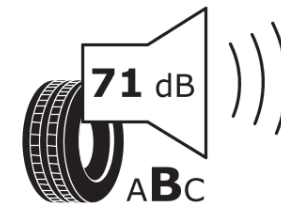

Product Information Sheet

Delegated Regulation (EU) 2020/740

Supplier name or trademark	MICHELIN
Commercial name or trade designation	PILOT SUPER SPORT MO
Tyre type identifier	359465
Tyre size designation	255/35ZR19
Load-capacity index	96
Speed category symbol	(Y)
Fuel efficiency class	D
Wet grip class	B
External rolling noise class	B
External rolling noise value	71 dB
Severe snow tyre	No
Ice tyre	No
Date of start of production	19/13
Date of end of production	
Load version	XL
Additional information	255/35 ZR19 (96Y) XL TL PILOT SUPER SPORT MO MI

ENERG

MICHELIN

359465

255/35ZR19 (96Y) XL

C1

2020/740