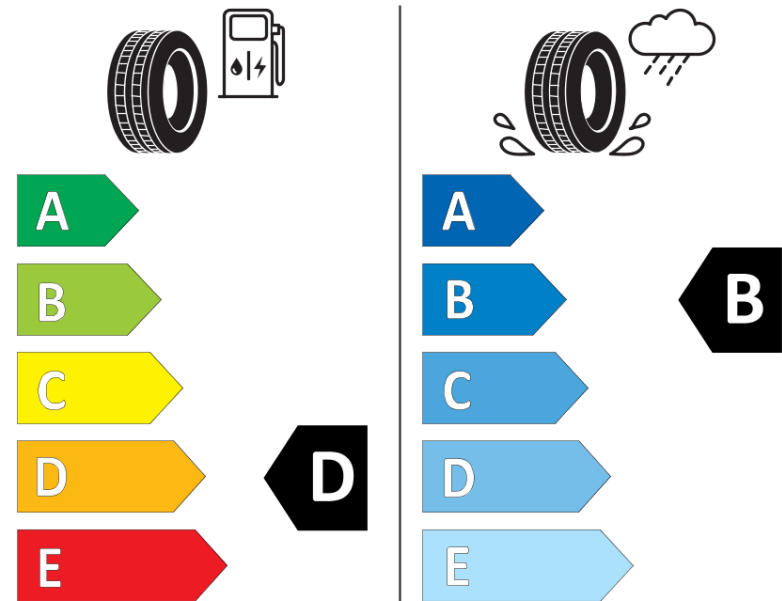

Product Information Sheet

Delegated Regulation (EU) 2020/740

Supplier name or trademark	MICHELIN
Commercial name or trade designation	PILOT SUPER SPORT MO
Tyre type identifier	359465
Tyre size designation	255/35ZR19
Load-capacity index	96
Speed category symbol	(Y)
Fuel efficiency class	D
Wet grip class	B
External rolling noise class	B
External rolling noise value	71 dB
Severe snow tyre	No
Ice tyre	No
Date of start of production	19/13
Date of end of production	
Load version	XL
Additional information	255/35 ZR19 (96Y) XL TL PILOT SUPER SPORT MO MI

ENERG

MICHELIN

359465

255/35ZR19 (96Y) XL

C1