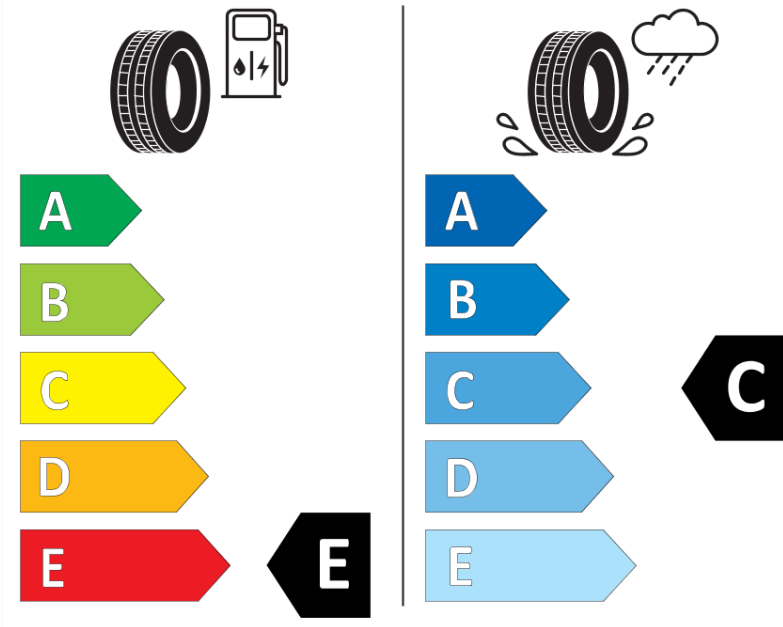

Product Information Sheet

Delegated Regulation (EU) 2020/740

Supplier name or trademark	MICHELIN
Commercial name or trade designation	ALPIN A4
Tyre type identifier	359856
Tyre size designation	175/65R15
Load-capacity index	84
Speed category symbol	T
Fuel efficiency class	E
Wet grip class	C
External rolling noise class	B
External rolling noise value	70 dB
Severe snow tyre	Yes
Ice tyre	No
Date of start of production	09/09
Date of end of production	
Load version	SL
Additional information	175/65 R15 84T TL ALPIN A4 GRNX MI

ENERG

MICHELIN

359856

175/65R15 84 T

C1